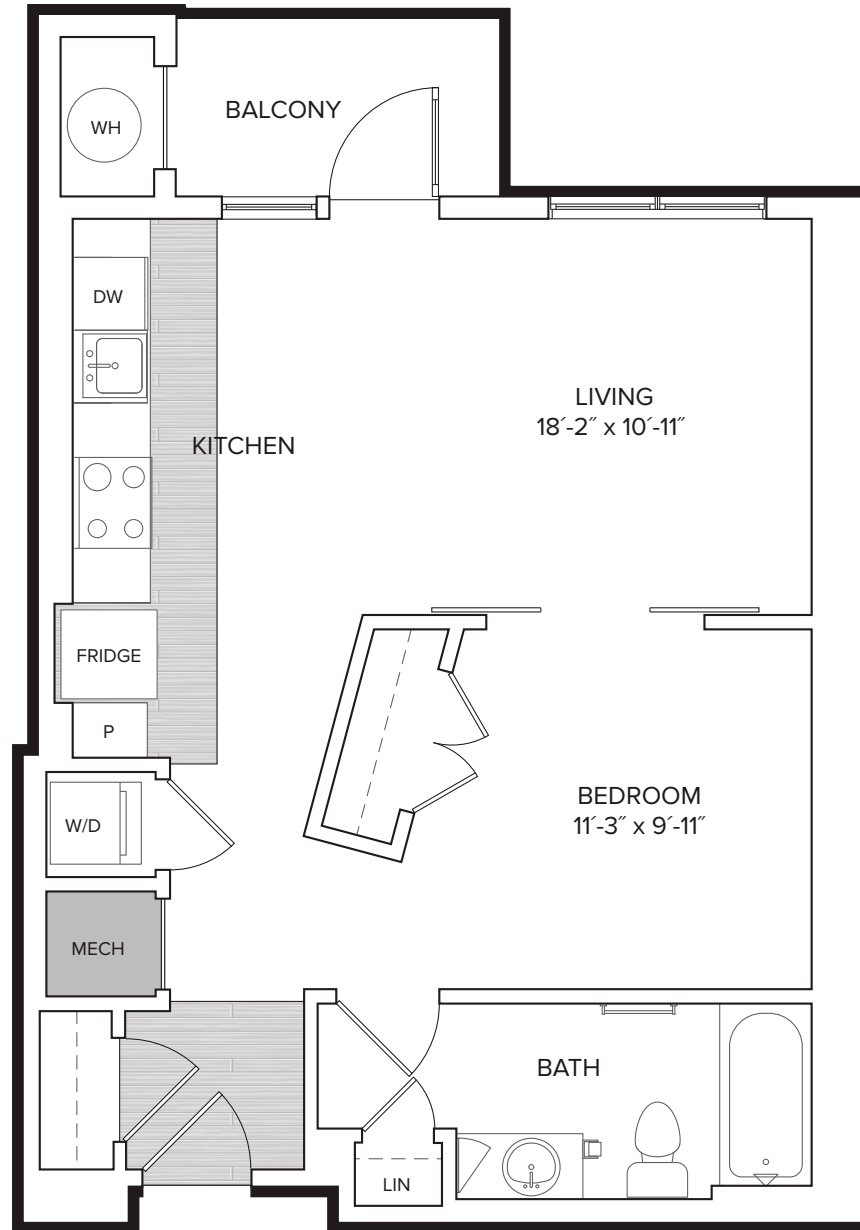

# S

STUDIO

S 630 SF

RENT \_\_\_\_\_ / DATE AVAILABLE \_\_\_\_\_

Elevations and floor plans are artist's renderings and are shown for illustration purposes only. All square feet are approximate only. 

THE  
Esplanade